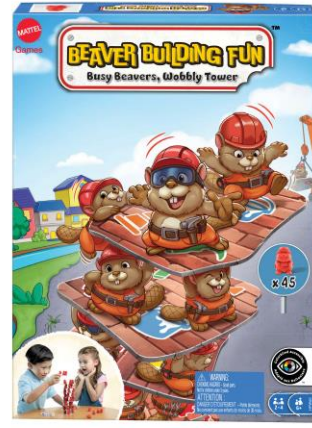

#HPW60 Beaver Building Fun™ (EAN: 0194735 16924 5) (6Y+)

Each sold separately, subject to availability. Colors and decorations may vary.

? service.mattel.com

English - en

There are no relevant warnings or safety information required to be affixed to the product or packaging, or included in an accompanying document, in accordance with the General Product Safety Regulation (GPSR) or applicable Union harmonisation legislation.